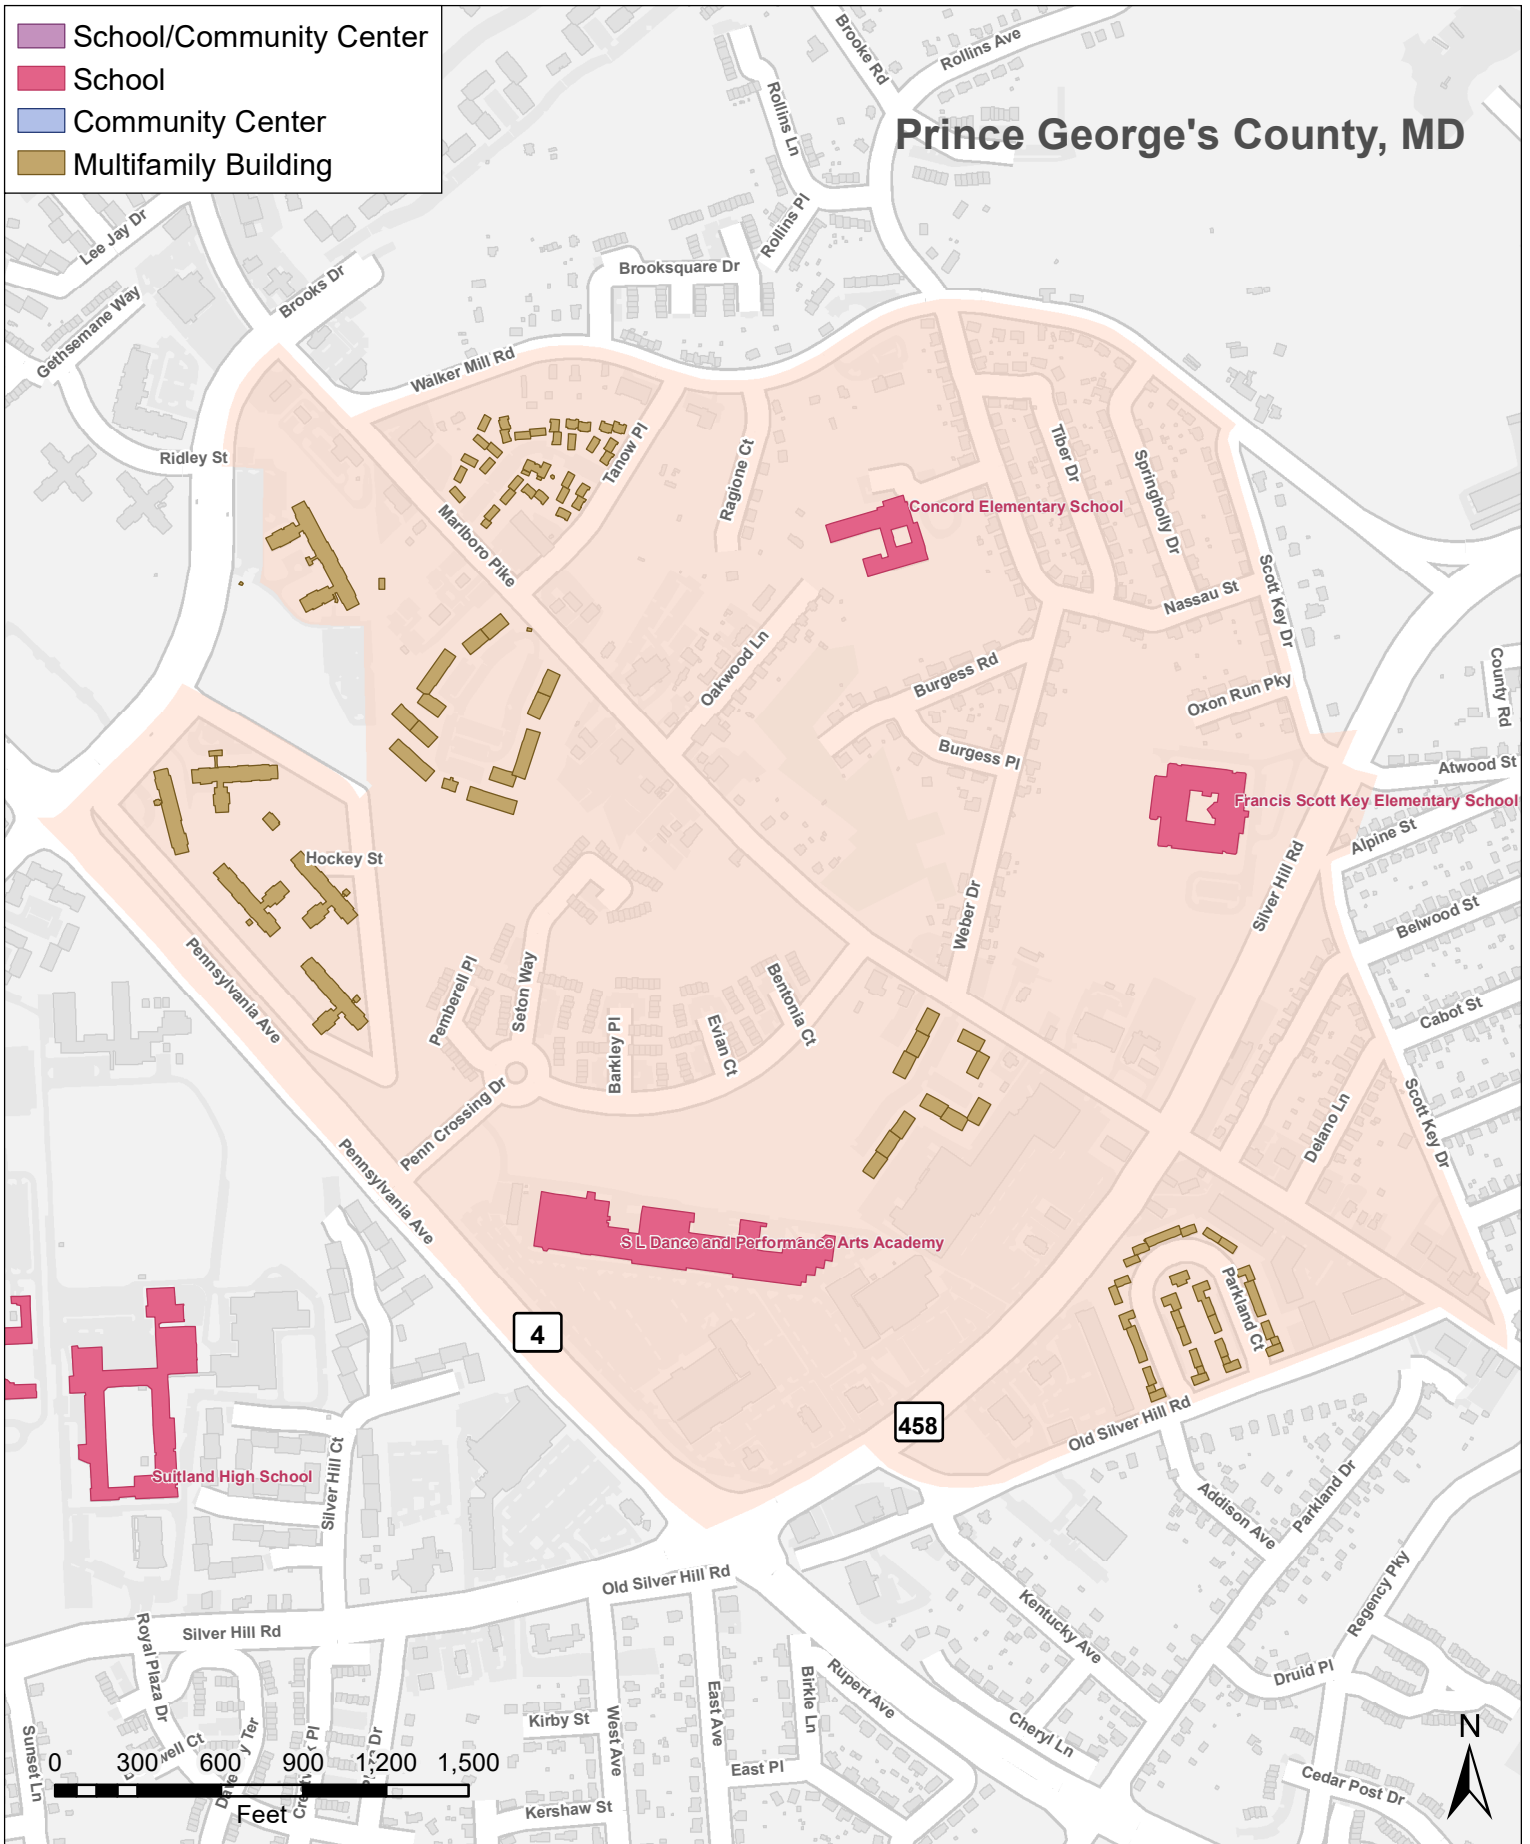

- School/Community Center
- School
- Community Center
- Multifamily Building

# Prince George's County, MD

## Oakland-Ridgeway-Pennsylvania Place Survey Community Walker Mill CDC Youth Wellness and Opportunities Assessment