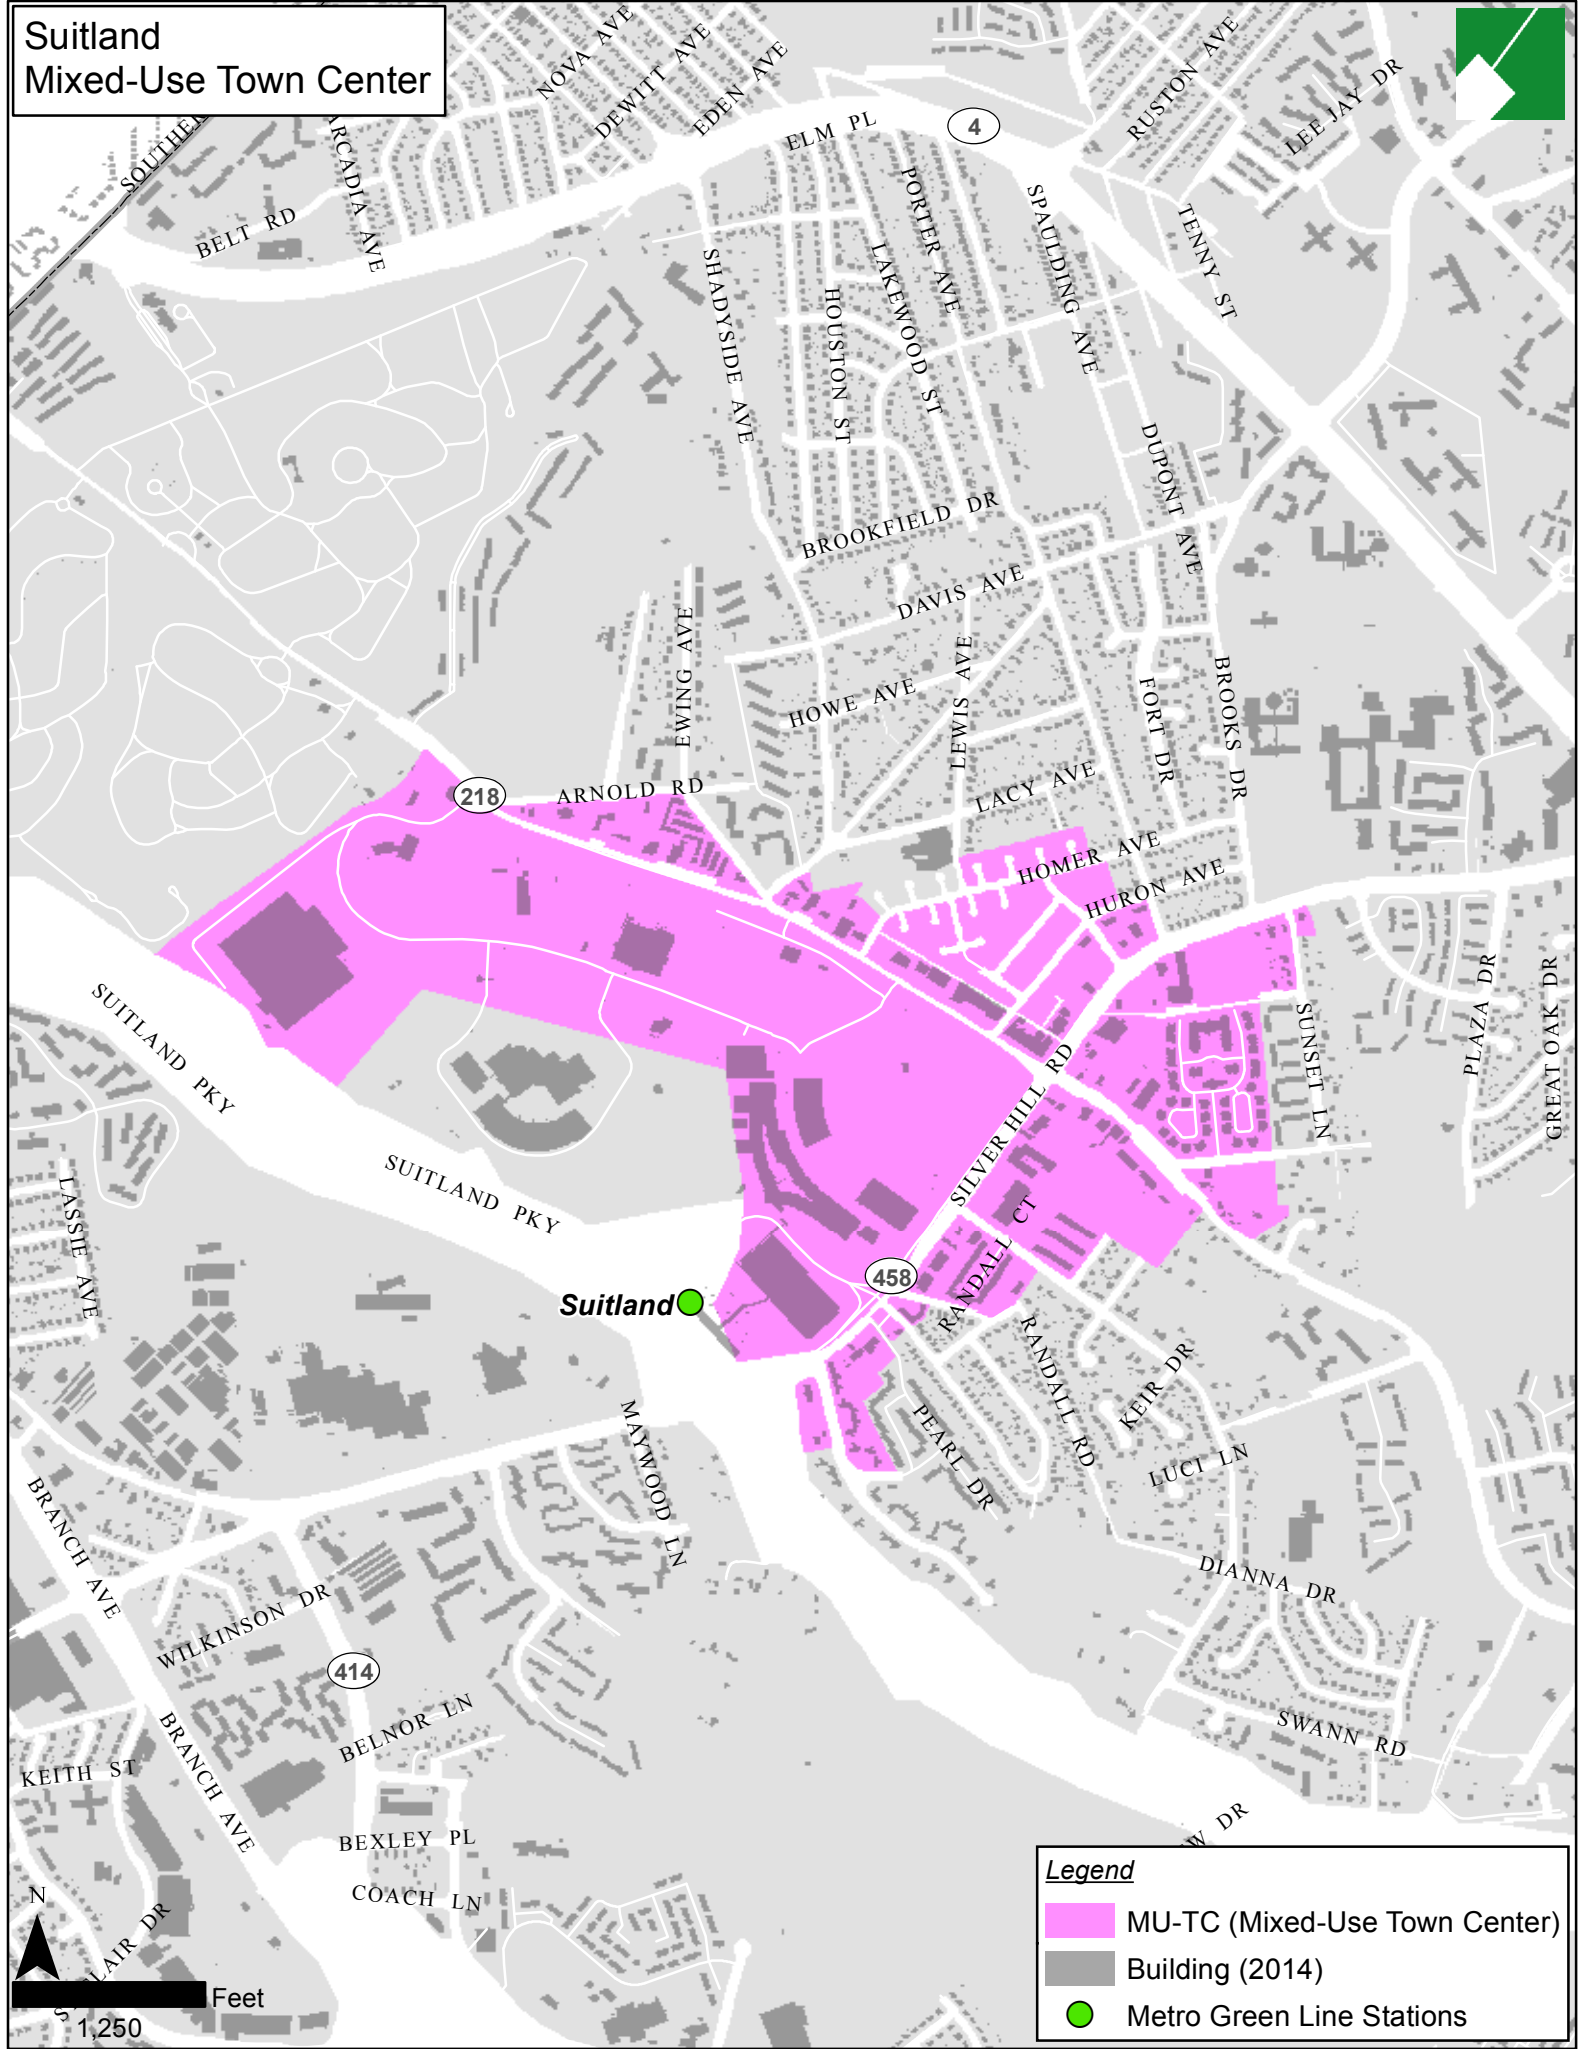

Suitland Mixed-Use Town Center

218

4

458

414

Suitland

Legend

- MU-TC (Mixed-Use Town Center)
- Building (2014)
- Metro Green Line Stations