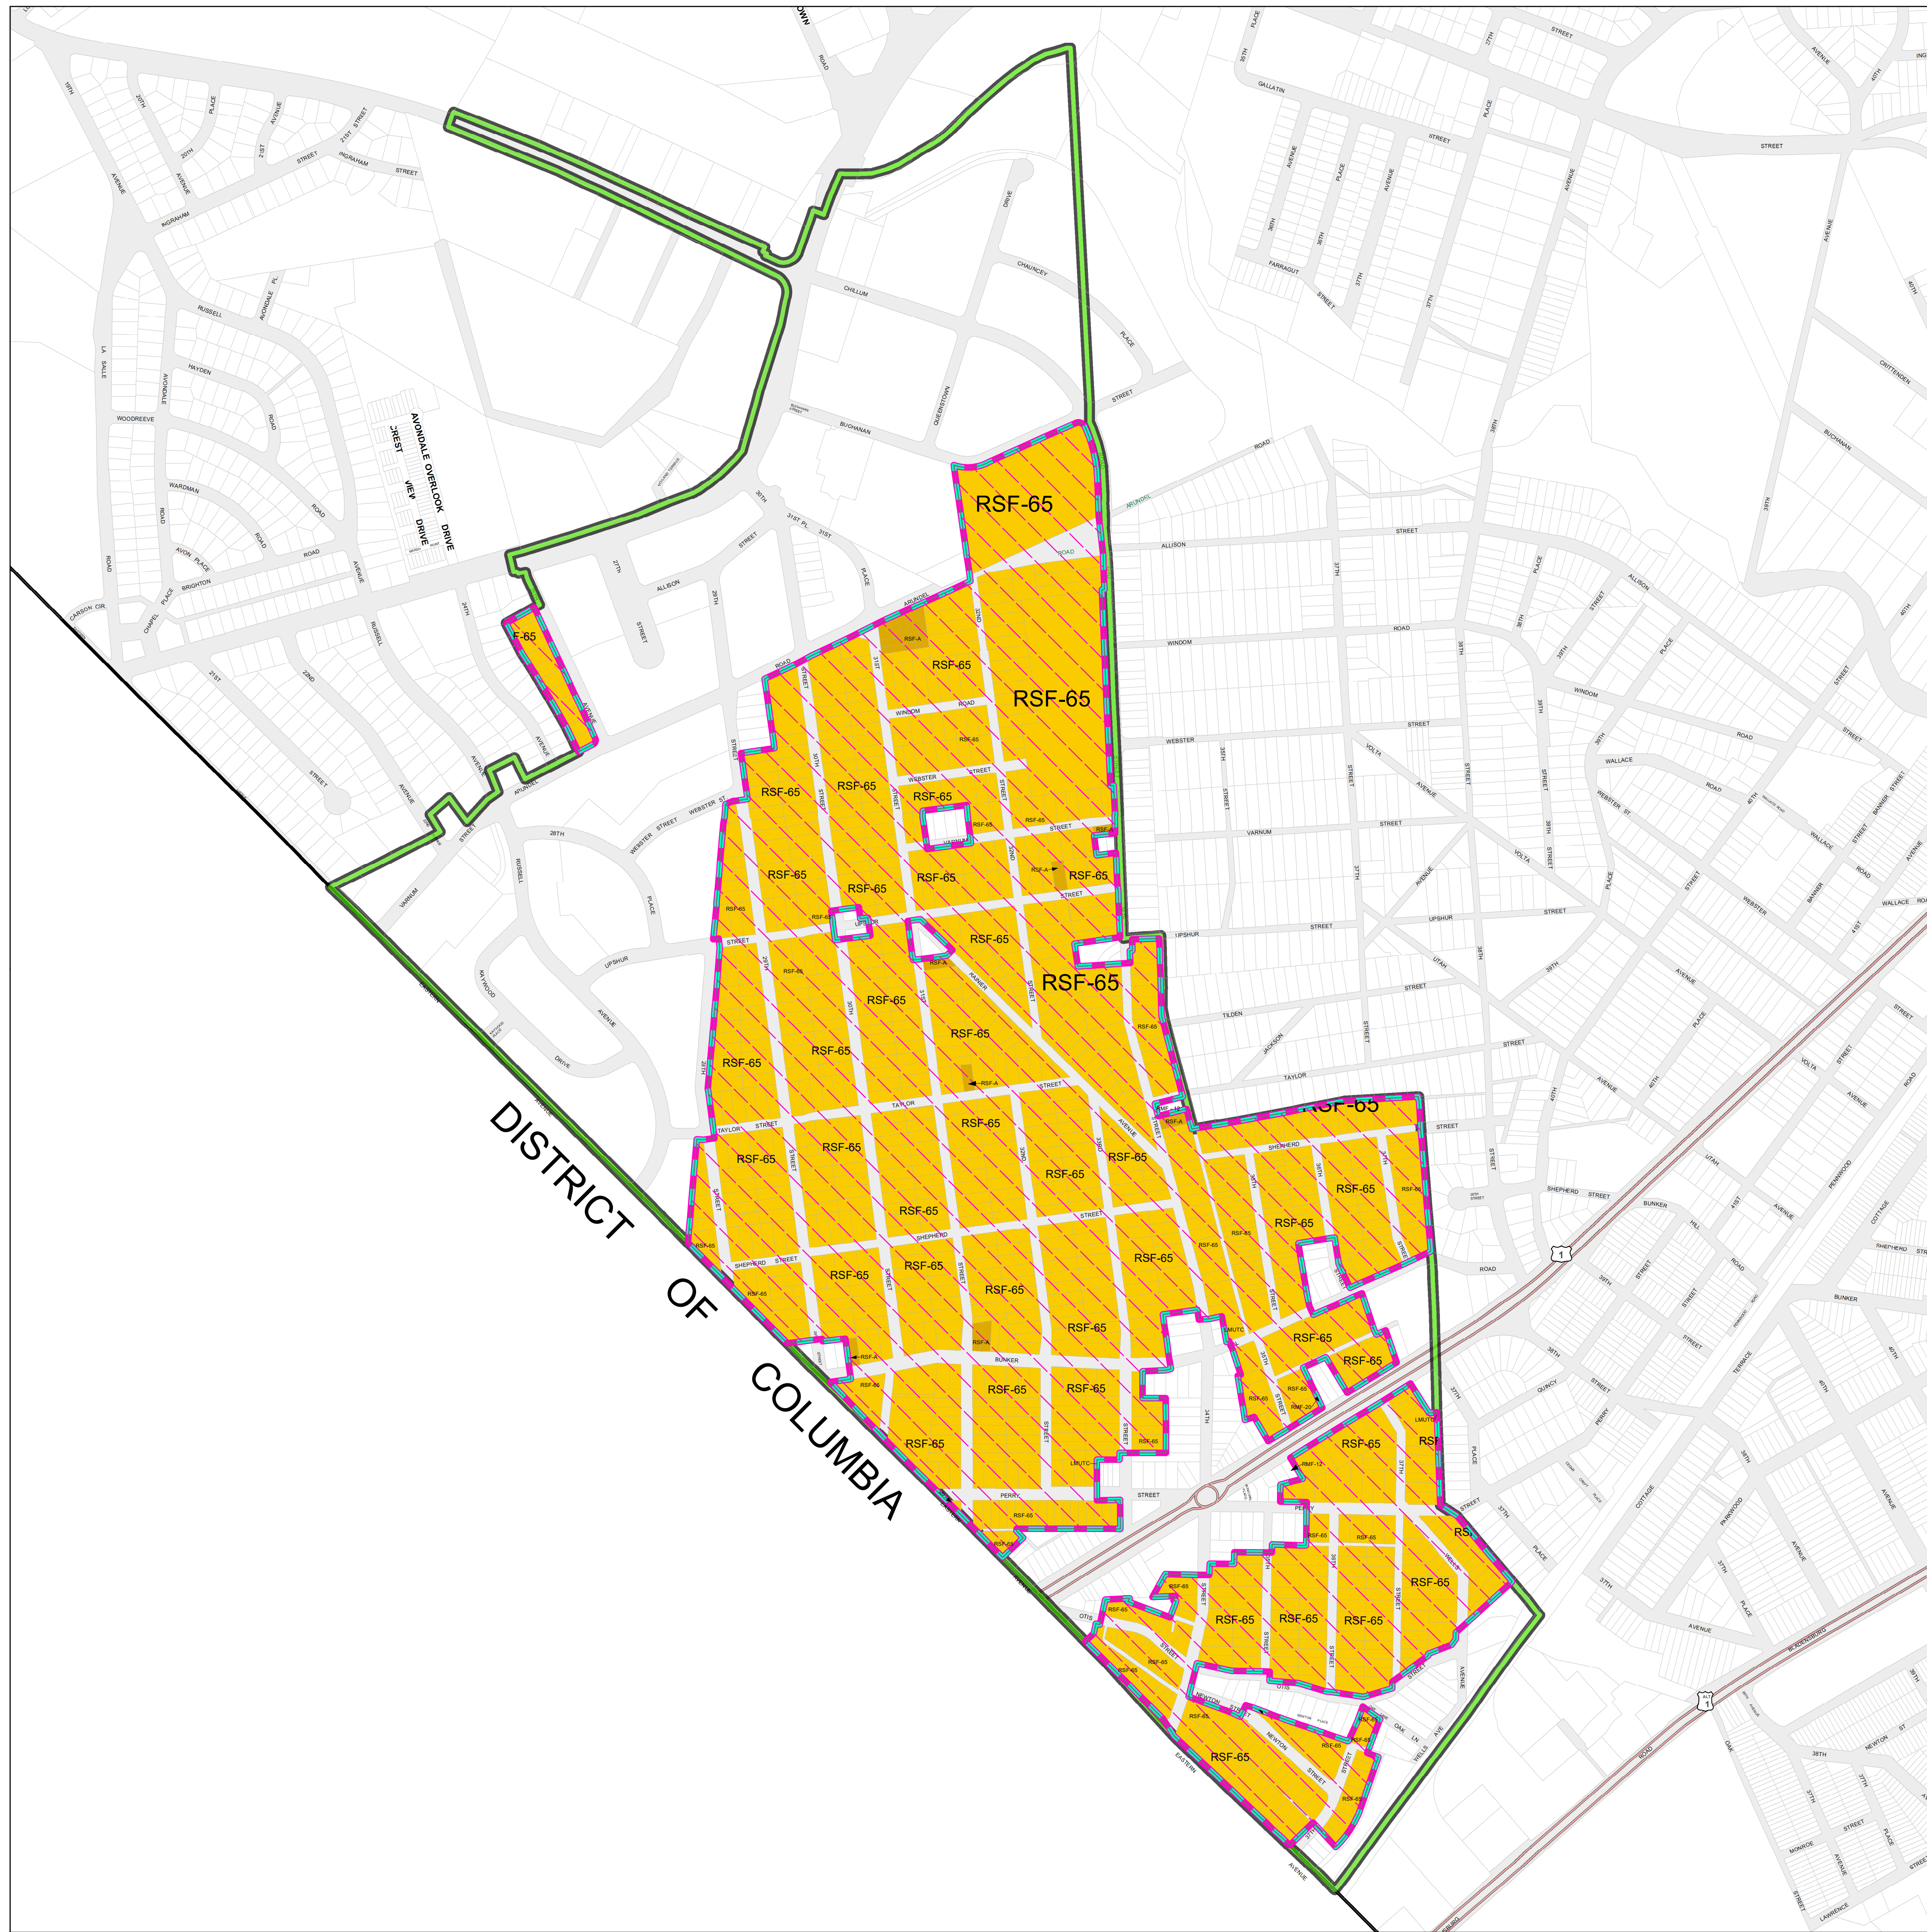

# Neighborhood Conservation Overlay (NCO) Zone Mount Rainier, MD

	Neighborhood Conservation Overlay
	RSF-65
	RSF-A
	Property
	City of Mount Rainier Municipal Boundary

0 0.25 0.5 Miles

Date Map Updated: 4/4/2022  
Job ID: 13175

This map may not be reproduced, stored in a retrieval system, or transmitted by any form, including electronic or by photo reproduction, without the express written permission of The Maryland-National Capital Park and Planning Commission. For more information, contact the Prince George's County Planning Department in Upper Marlboro, Maryland.