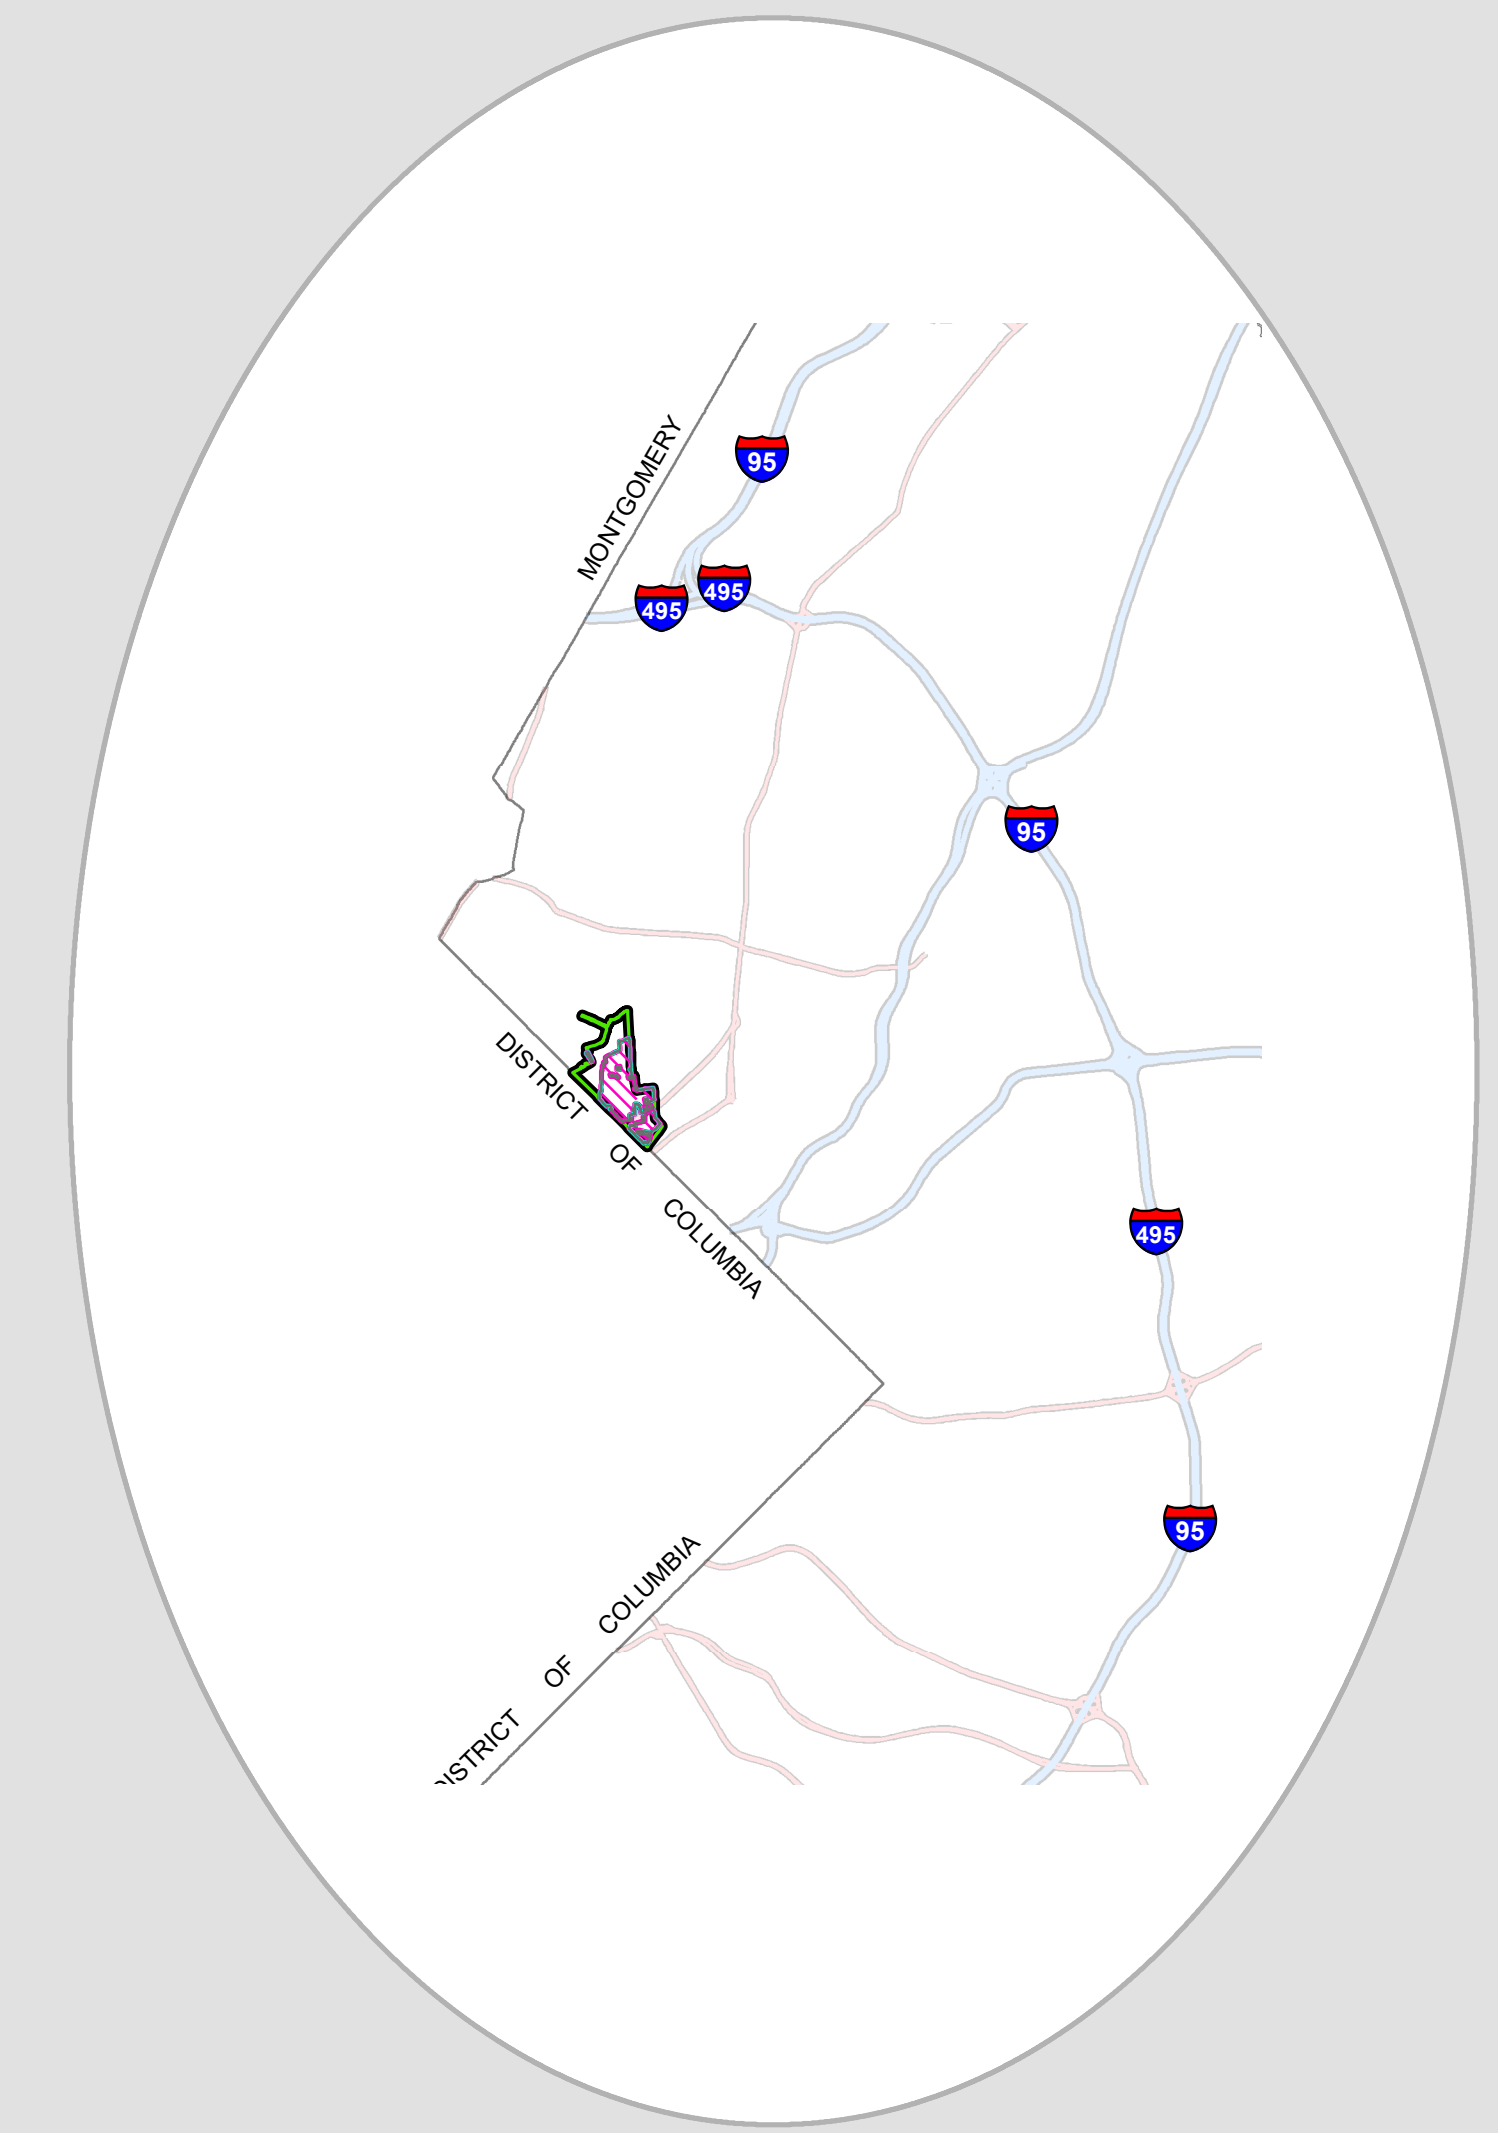

# Neighborhood Conservation Overlay (NCO) Zone Mount Rainier, MD

	Neighborhood Conservation Overlay
	RSF-65
	RSF-A
	Property
	City of Mount Rainier Municipal Boundary

0 0.25 0.5 Miles

Date Map Updated: 4/4/2022  
Job ID: 13175

This map may not be reproduced, stored in a retrieval system, or transmitted by any form, including electronic or by photo reproduction, without the express written permission of The Maryland-National Capital Park and Planning Commission. For more information, contact the Prince George's County Planning Department in Upper Marlboro, Maryland.